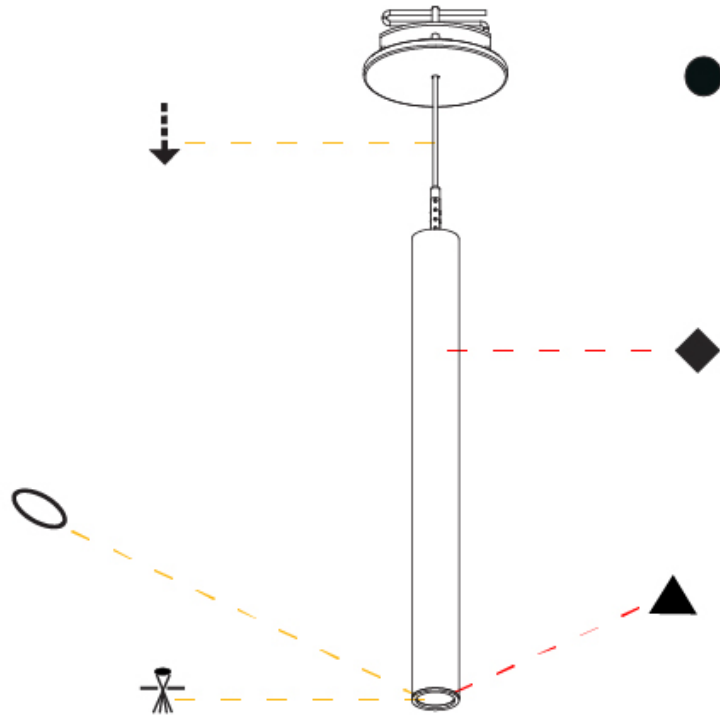

PHYSICAL

Shape: Cylinder
 Diameter (mm): 28
 Diameter (in): 1 1/4
 Height (mm): 300
 Height (in): 11 13/16
 Max. Overall Height (mm): 2300
 Max. Overall Height (in): 90 3/16
 Min. Recessing Depth (mm): 75
 Min. Recessing Depth (in): 2 15/16
 Light Distribution: Downlight
 Weight (kg): 0.63
 Weight (lbs): 1.39
 Diffuser: Shine Ring - Opal / Yellow / Orange / Red / Blue / Green
 Fixture Finish: SSR / BKV / CWI / CRY / HAB / LAG / UFT / ITA / RUA / RUR / MIC / FTG / MYG / TWT / LOD / PUS / FRO / FUP / KIA / POP / BLS / SPG / MEY / GOH / GUM / CHC / COM / ABZ / JAG / OBR / MOS / ROR
 Fixture Material: Aluminum
 Cable Details: 2000mm or 4000mm Black Cable
 Cut-out Measurements: 68mm / 2 11/16"

HANGOVER PLUG SHINE MONOPOINT RECESSED CANOPY SUSPENSION

A30843-

PROJECT _____

TYPE _____

SPECIFIER _____

QUANTITY _____

DATE _____

A

Shape: Cylinder
 Diameter (mm): 28
 Diameter (in): 1 1/8
 Height (mm): 300
 Height (in): 11 13/16
 Max. Overall Height (mm): 2300
 Max. Overall Height (in): 90 3/16
 Light Distribution: Downlight
 Weight (kg): 0.75
 Weight (lbs): 1.65
 Fixture Finish: SSR / BKV / CWI / CRY / HAB / LAG / UFT / ITA / RUA / RUR / MIC / FTG / MYG / TWT / LOD / PUS / FRO / FUP / KIA / POP / BLS / SPG / MEY / GOH / GUM / CHC / COM / ABZ / JAG / OBR / MOS / ROR
 Fixture Material: Aluminum
 Cable Details: 2000mm or 4000mm Black Cable