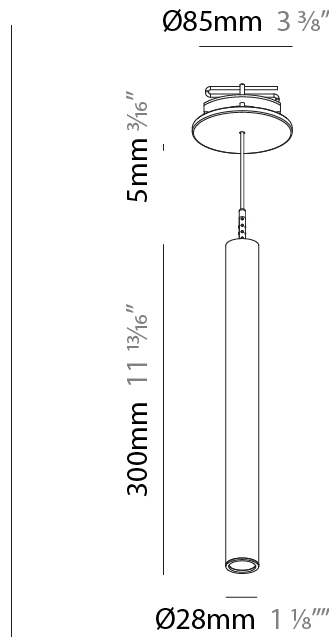

ELECTRICAL

Lamp Type: LED (Zhaga Standard)
Input Wattage (W): 6.6
Total Output Wattage (W): 6
Dimming: Tri-Mode (Non-Dimming and Phase Dimming (120Vac only) and 0-10V Dimming)
Driver Included: Yes
Driver Location: External
Driver Type: Constant Current - Universal
Driver Class: Class 2
Housing: ENCP3 w/Quick Connect
Input Voltage (V): 120 - 277
Constant Current (MA): 500

LED

Number of LEDs: 1
Color Temperature (°K): 2700 / 3000 / 4000
Max. Delivered Lumen (lm): 330 / 360 / 380
CRI: >90 CRI
Lamp Life (hrs): 50000
Upon Request: ***3500K available in minimum quantities (larger quantities upon request)

OPTICAL

Optic°: 24 / 32 / 58

RATINGS AND CERTIFICATIONS

Certified By: Certified for North American Standards

© 2024, T 1800-388-3382, F 416-247-9319, www.zaneen.com

Available for International specifications by adding 'INT' at the end of the existing Model #. For assistance on 'custom' specifications, contact zteam@zaneen.com. In a constant effort to supply the best product, we reserve the right to change specifications or materials without notice. The most recent specification sheets are found at zaneen.com