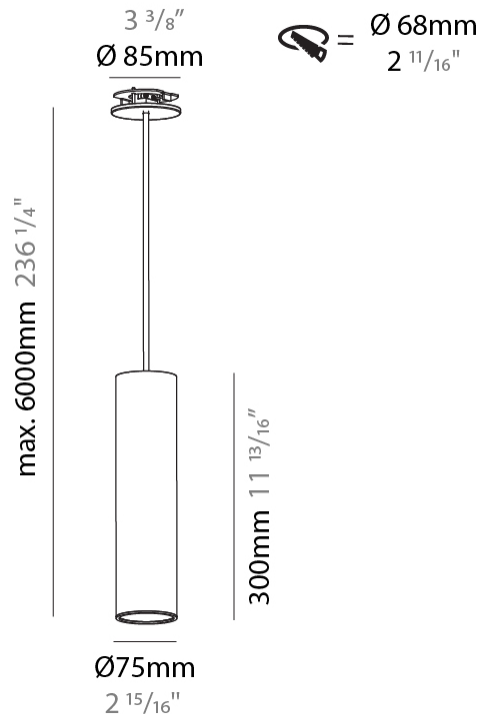

PHYSICAL

Shape: Cylinder
Diameter (mm): 75
Diameter (in): 2 ¹⁵/₁₆
Height (mm): 300
Height (in): 11 ¹³/₁₆
Max. Overall Height (mm): 2300
Max. Overall Height (in): 90 ⁹/₁₆
Light Distribution: Downlight
Diffuser: Shine Ring 0-6
Fixture Finish: SSR / BKV / CWI / CRY / HAB / LAG / UFT / ITA / RUA / RUR / MIC / FTG / MYG / TWT / LOD / PUS / FRO / FUP / KIA / POP / BLS / SPG / MEY / GOH / GUM / CHC / COM / ABZ / JAG / OBR / MOS / ROR
Fixture Material: Aluminum
Cable Details: 2000mm / 6000mmm Cable in White / Black / Orange / Red
Cut-out Measurements: 68mm / 2 11/16"

ELECTRICAL

Lamp Type: LED (Zhaga Standard)
Input Wattage (W): 10.9
Total Output Wattage (W): 9
Dimming: Tri-Mode (Non-Dimming and Phase Dimming (120Vac only) and 0-10V Dimming)
Driver Included: Yes
Driver Location: External
Driver Type: Constant Current - Universal
Driver Class: Class 2
Housing: ENCP3 w/Quick Connect
Input Voltage (V): 120 - 277
Constant Current (MA): 500

LED

Number of LEDs: 1
Color Temperature (°K): 2700 / 3000 / 4000
Max. Delivered Lumen (lm): 923
CRI: >90 CRI
Lamp Life (hrs): 50000
Upon Request: ***3500K available in minimum quantities (larger quantities upon request)

OPTICAL

Reflector: 18 / 36 / 52

RATINGS AND CERTIFICATIONS

Certified By: Certified for North American Standards
IP rating: IP20