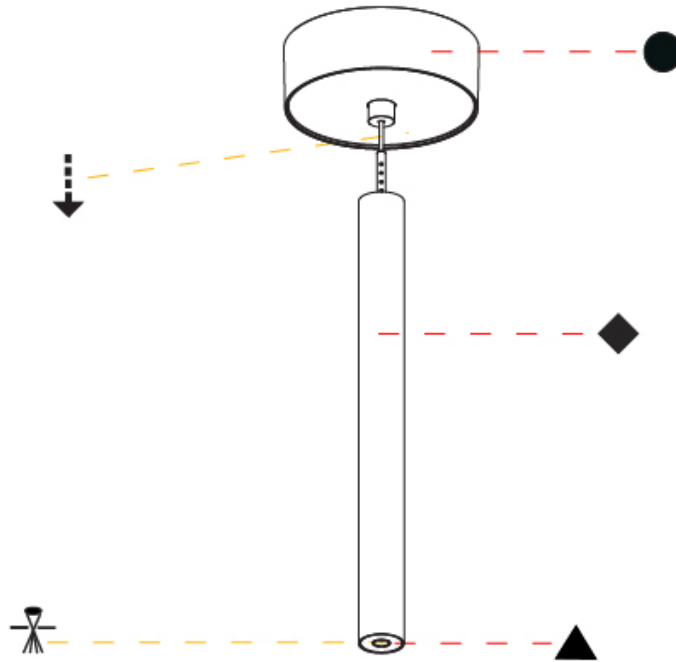

Shape: Cylinder
 Diameter (mm): 28
 Diameter (in): 1 1/8
 Height (mm): 300
 Height (in): 11 13/16
 Max. Overall Height (mm): 2300
 Max. Overall Height (in): 90 3/16
 Light Distribution: Downlight
 Weight (kg): 0.75
 Weight (lbs): 1.65
 Fixture Finish: SSR / BKV / CWI / CRY / HAB / LAG / UFT / ITA / RUA / RUR / MIC / FTG / MYG / TWT / LOD / PUS / FRO / FUP / KIA / POP / BLS / SPG / MEY / GOH / GUM / CHC / COM / ABZ / JAG / OBR / MOS / ROR
 Fixture Material: Aluminum
 Cable Details: 2000mm or 4000mm Black Cable

OPTICAL

Optic°: 24 / 32 / 34 / 55 / 58

RATINGS AND CERTIFICATIONS

Certified By: Certified for North American Standards
 IP rating: IP20

HANGOVER PLUG MONOPOINT SURFACE CANOPY SUSPENSION

A30845-

PROJECT
TYPE
SPECIFIER
QUANTITY
DATE

Shape: Cylinder
 Diameter (mm): 28
 Diameter (in): 1 1/8
 Height (mm): 300
 Height (in): 11 13/16
 Max. Overall Height (mm): 2300
 Max. Overall Height (in): 90 7/16
 Light Distribution: Downlight
 Weight (kg): 0.63
 Weight (lbs): 1.39
 Diffuser: Shine Ring - Opal / Yellow / Orange / Red / Blue / Green
 Fixture Finish: SSR / BKV / CWI / CRY / HAB / LAG / UFT / ITA / RUA / RUR / MIC / FTG / MYG / TWT / LOD / PUS / FRO / FUP / KIA / POP / BLS / SPG / MEY / GOH / GUM / CHC / COM / ABZ / JAG / OBR / MOS / ROR
 Fixture Material: Aluminum
 Cable Details: 2000mm or 4000mm Black Cable